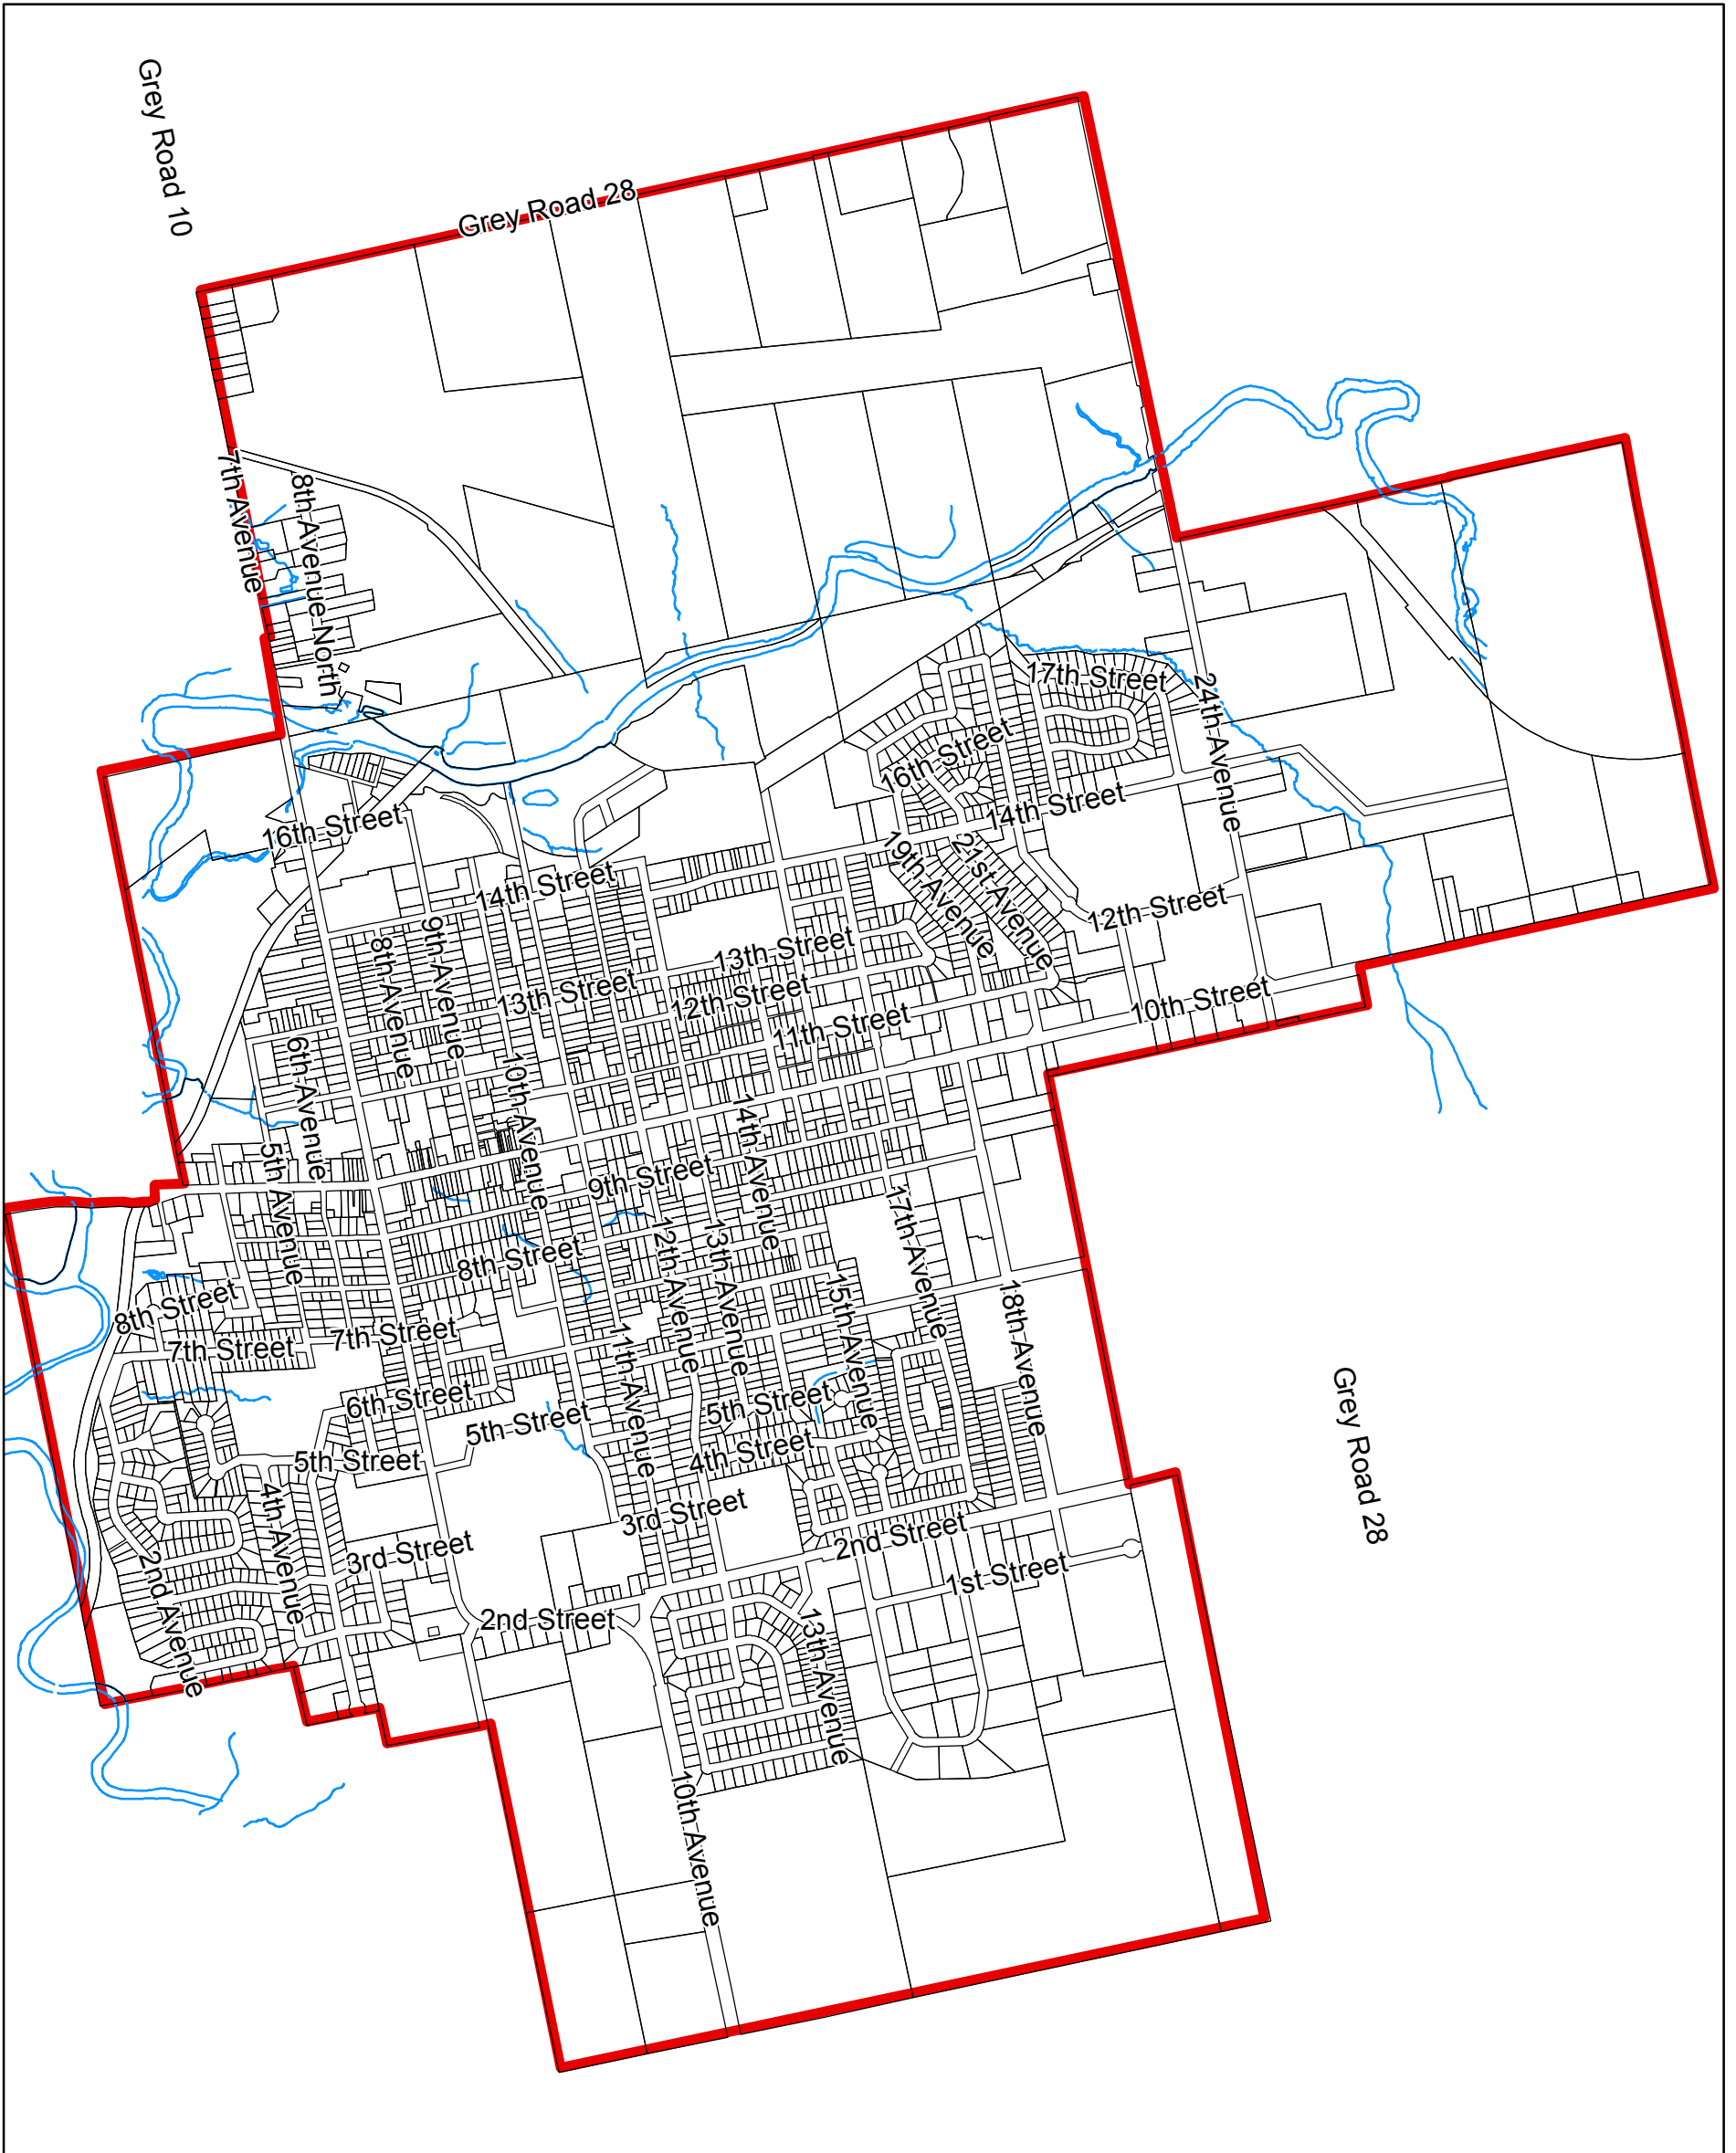

TOWN OF HANOVER BOUNDARY MAP

LEGEND

-  Rivers
-  Hanover Boundary